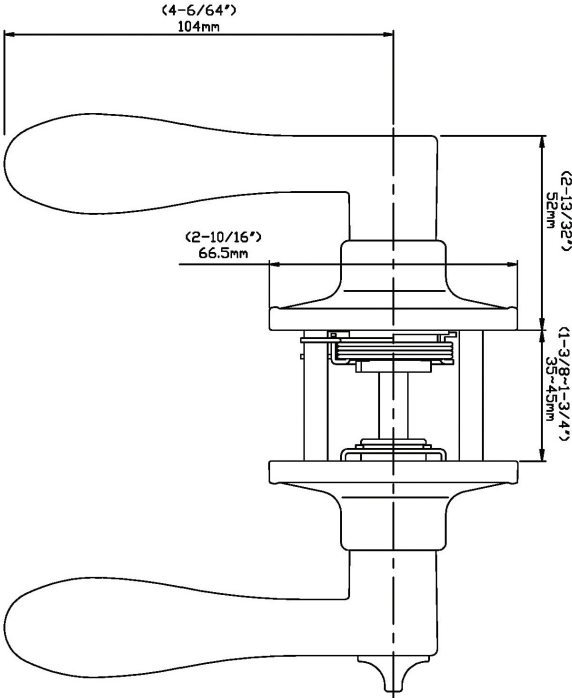

Grade 3 Lever Locks, 50 Series

Dimensions

Lyon (LY)