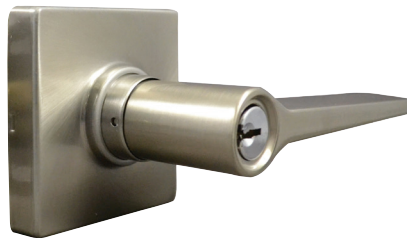

New England (NE)