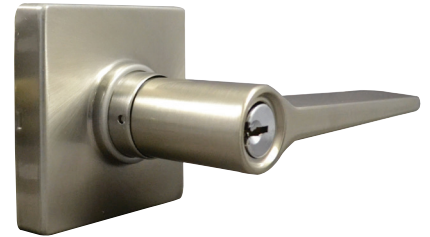

New England (NE)