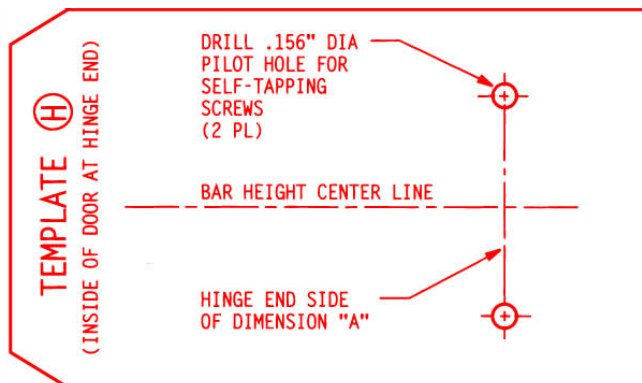

Exit Devices

PD800 Series

Case on Latch Side of Door

Case on Hinge Side of Door

Exit Devices

PD800 Series

Prep for Adding a Rim Cylinder, Inside View

Prep for Adding a Rim Cylinder, Outside View