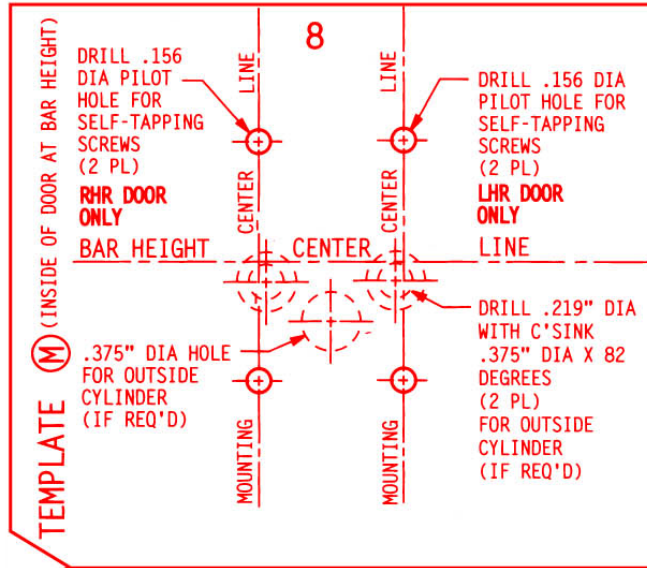

Exit Devices

PD800 Series

Case on Latch Side of Door

Case on Hinge Side of Door

Exit Devices

PD800 Series

Prep for Adding a Rim Cylinder, Inside View

Prep for Adding a Rim Cylinder, Outside View