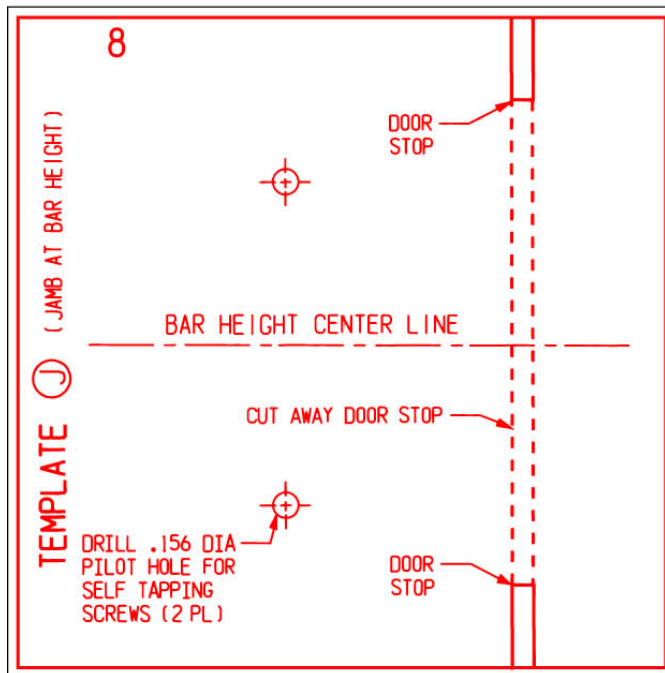

Exit Devices

PD800 Series

Case on Latch Side of Door

Case on Hinge Side of Door

Exit Devices

PD800 Series

Prep for Adding a Rim Cylinder, Inside View

Prep for Adding a Rim Cylinder, Outside View