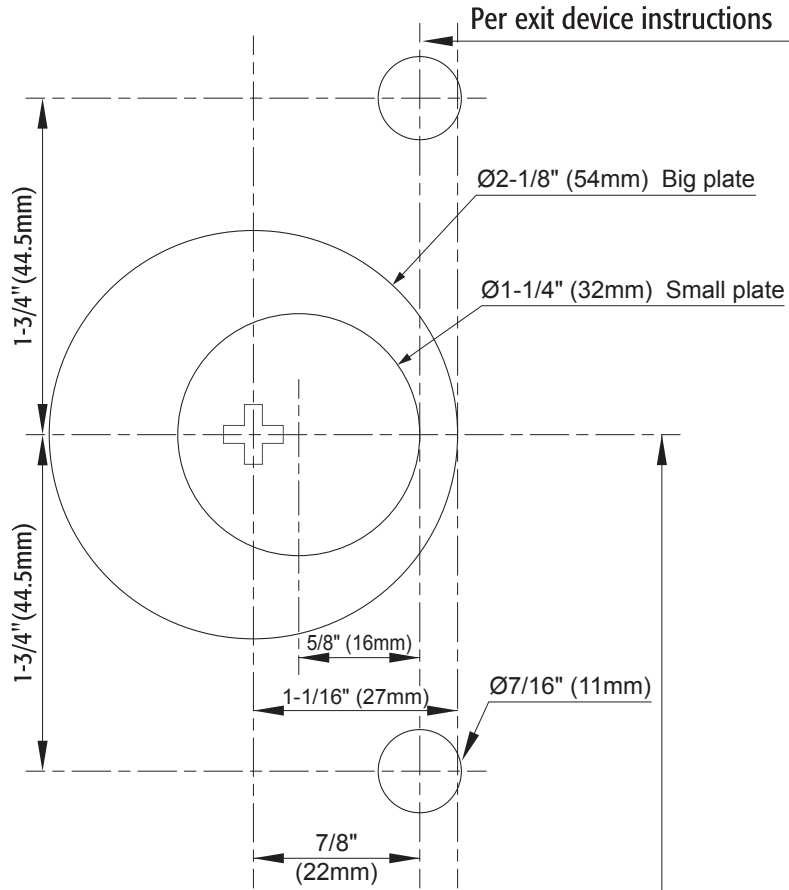

TO FINISHED FLOOR 40-5/16" (1024mm)

EDGE OF DOOR

TO FINISHED FLOOR 40-5/16" (1024mm)

EDGE OF DOOR