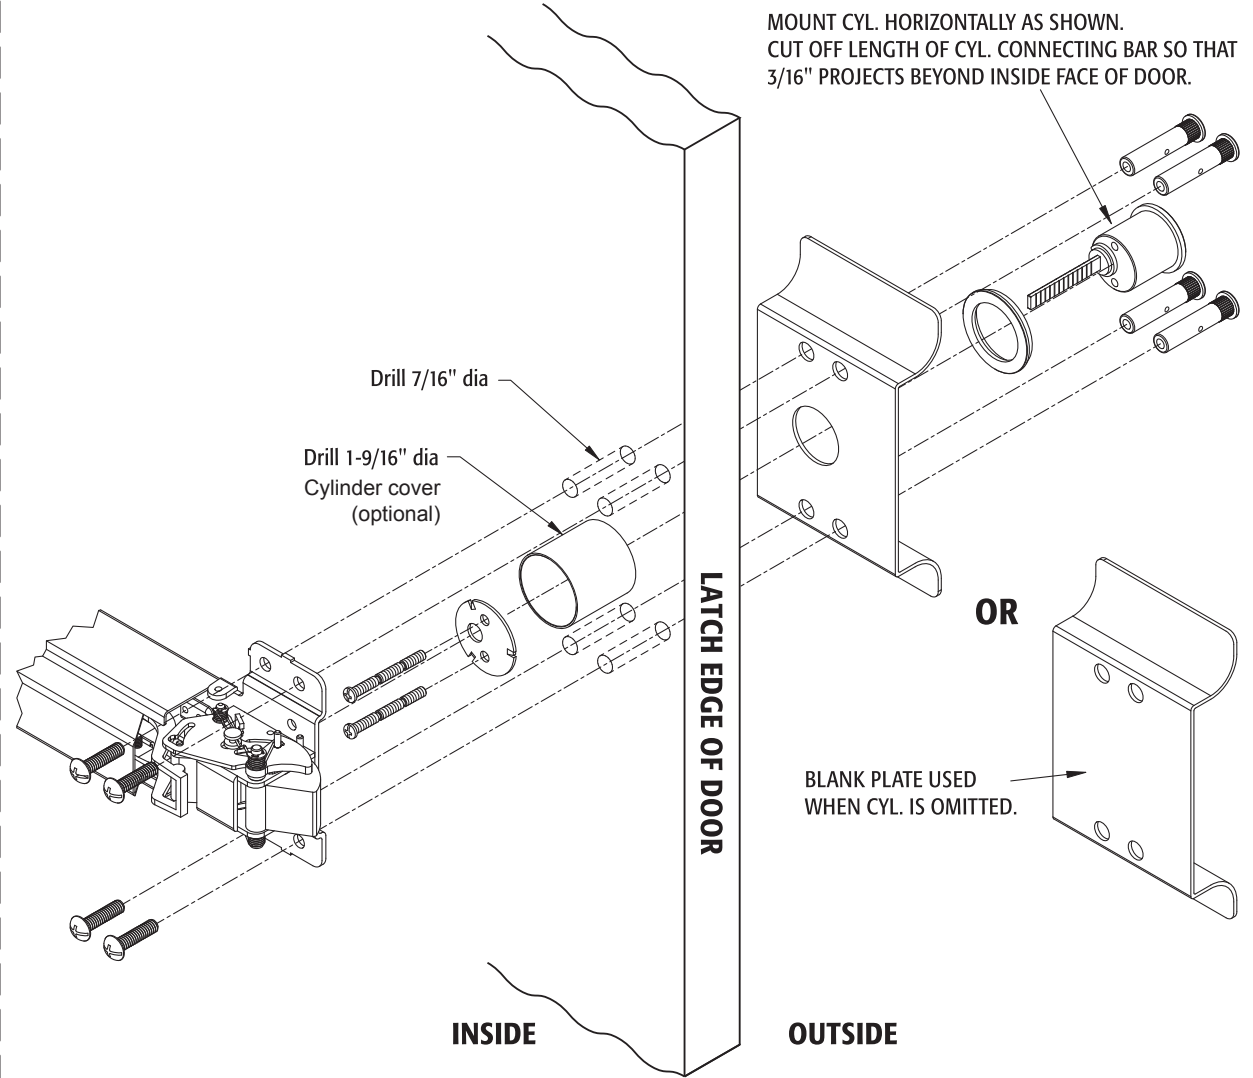

TO FINISHED FLOOR 40-5/16" (1024mm)

EDGE OF DOOR

TO FINISHED FLOOR 40-5/16" (1024mm)

EDGE OF DOOR