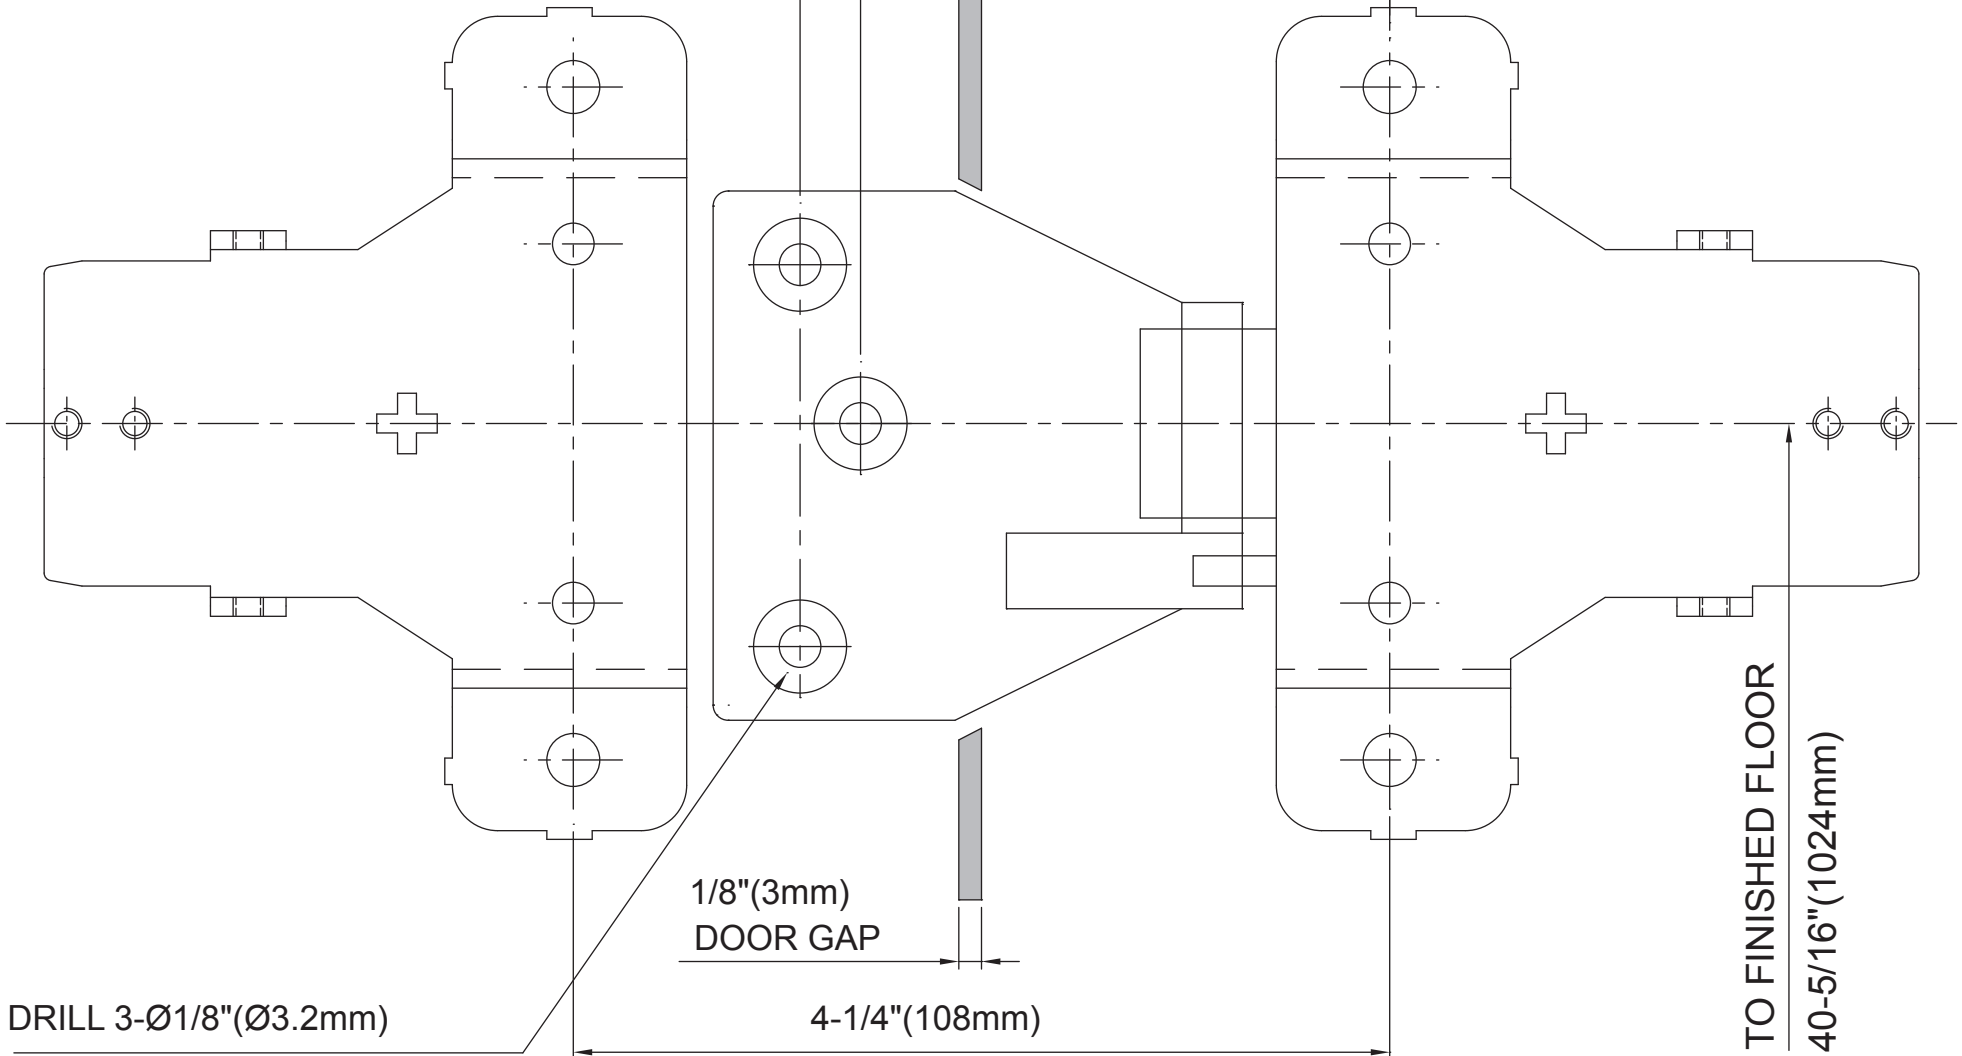

5/16"(8mm)

2-3/4"(70mm)

2-1/8"(54mm)

1/8"(3mm)
DOOR GAP

4-1/4"(108mm)

DRILL 3-Ø1/8"(Ø3.2mm)

TO FINISHED FLOOR
40-5/16"(1024mm)