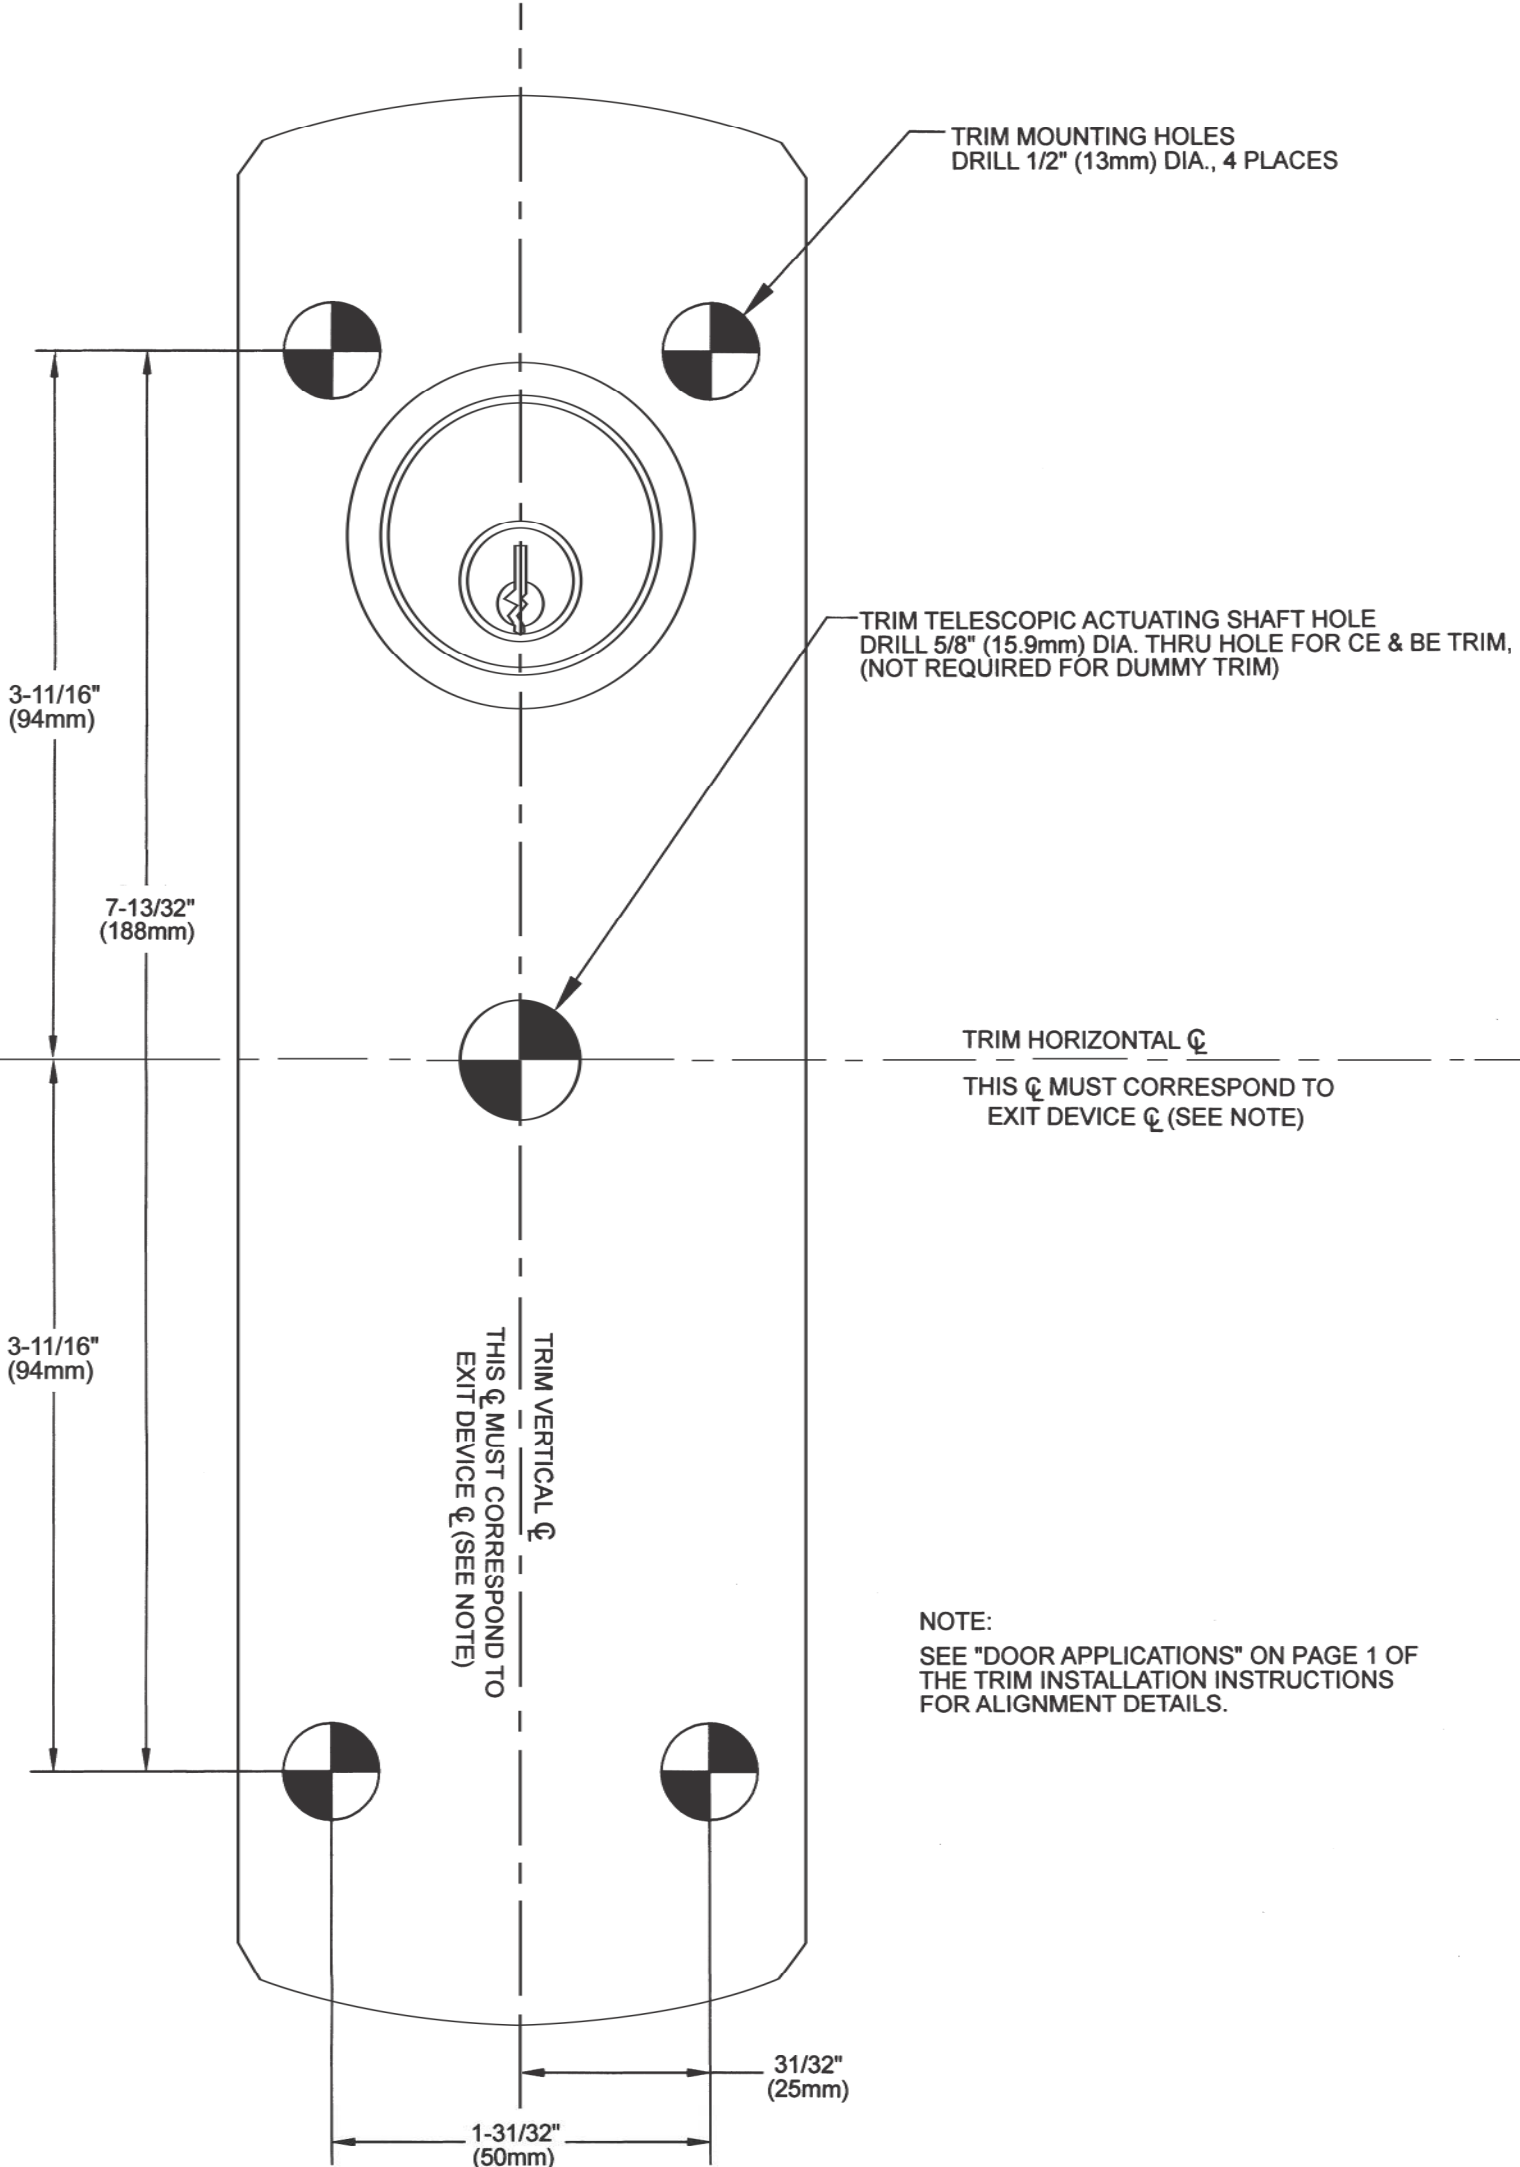

# GRADE 1 TRIM TEMPLATE

ESCUTCHEON LEVER TYPE  
FOR BE, CE & DE MODELS USE  
LHR AND RHR HANDING

NOTE:  
SEE "DOOR APPLICATIONS" ON PAGE 1 OF  
THE TRIM INSTALLATION INSTRUCTIONS  
FOR ALIGNMENT DETAILS.

OUTSIDE FACE OF DOOR